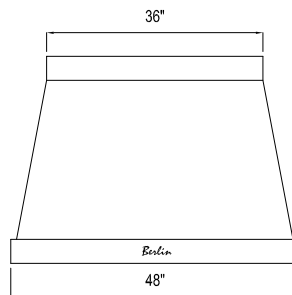

CLASSIC CEILING MOUNT HOOD. PROFILE HEIGHT ARE TYPICAL FOR ALL HOODS. ISLAND HOOD AVAILABLE UPON REQUEST.

ALL HOODS COME STANDARD WITH PROFESSIONAL GRADE, STAINLESS STEEL LINER, INCLUDE DISHWASHER SAFE S/S BAFFLES FILTERS, HALOGEN LIGHTING AND VARIABLE SPEED SWITCH. PRE WIRED TO POINT OF CONNECTION

- 240 COLORS TO CHOOSE FROM.
- 12 UNIQUE VINTAGE FINISHES.
- 6 LOWER BANDS TO CHOOSE FROM.
- BERLIN NAME PLATE STANDARD ON ALL HOODS.

USE FOR ARCHITECT / ENGINEER / CONTRACTOR APPROVAL

JOB NAME _____ DATE _____

MODEL No. _____ QTY _____

CUSTOMER _____

CONTRACTOR _____

ARCHITECT / ENGINEER _____