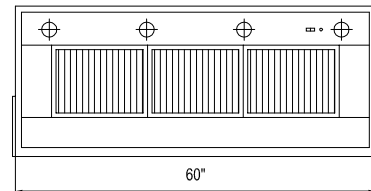

CUSTOMER \_\_\_\_\_

CONTRACTOR \_\_\_\_\_

ARCHITECT / ENGINEER \_\_\_\_\_

CLASSIC WALL MOUNT HOOD. PROFILE HEIGHT ARE TYPICAL FOR ALL HOODS. ISLAND HOOD AVAILABLE UPON REQUEST.

VH-762 \$4,980.00

VH-914 \$5,690.00