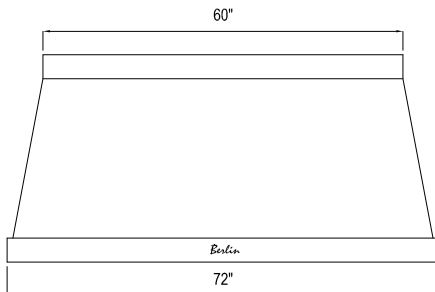

CLASSIC CEILING MOUNT HOOD. PROFILE HEIGHT ARE TYPICAL FOR ALL HOODS. ISLAND HOOD AVAILABLE UPON REQUEST.

VMI-1524 $8,650.00

ALL HOODS COME STANDARD WITH PROFESSIONAL GRADE, STAINLESS STEEL LINER, INCLUDE DISHWASHER SAFE S/S BAFFLES FILTERS, HALOGEN LIGHTING AND VARIABLE SPEED SWITCH. PRE WIRED TO POINT OF CONNECTION

- 240 COLORS TO CHOOSE FROM.
- 12 UNIQUE VINTAGE FINISHES.
- 6 LOWER BANDS TO CHOOSE FROM.
- BERLIN NAME PLATE STANDARD ON ALL HOODS.

USE FOR ARCHITECT / ENGINEER / CONTRACTOR APPROVAL

JOB NAME _____ DATE _____

MODEL No. _____ QTY _____

CUSTOMER _____

CONTRACTOR _____

ARCHITECT / ENGINEER _____