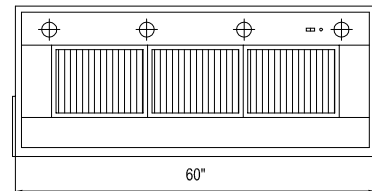

VC-1524 $7,480.00