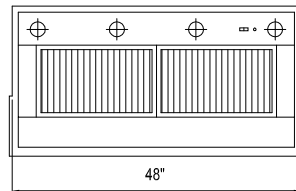

CUSTOMER \_\_\_\_\_

CONTRACTOR \_\_\_\_\_

ARCHITECT / ENGINEER \_\_\_\_\_

CLASSIC WALL MOUNT HOOD. PROFILE HEIGHT ARE TYPICAL FOR ALL HOODS. ISLAND HOOD AVAILABLE UPON REQUEST.

VH-762 \$4,980.00

VH-914 \$5,690.00