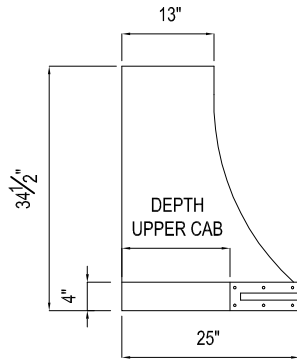

CUSTOMER \_\_\_\_\_

CONTRACTOR \_\_\_\_\_

ARCHITECT / ENGINEER \_\_\_\_\_

CLASSIC WALL MOUNT HOOD. PROFILE HEIGHT ARE TYPICAL FOR ALL HOODS. ISLAND HOOD AVAILABLE UPON REQUEST.

VH-762 \$4,980.00

VH-914 \$5,690.00