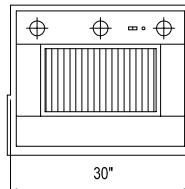

CUSTOMER \_\_\_\_\_

CONTRACTOR \_\_\_\_\_

ARCHITECT / ENGINEER \_\_\_\_\_

CLASSIC WALL MOUNT HOOD. PROFILE HEIGHT ARE TYPICAL FOR ALL HOODS. ISLAND HOOD AVAILABLE UPON REQUEST.

VH-762 \$4,980.00

VH-914 \$5,690.00