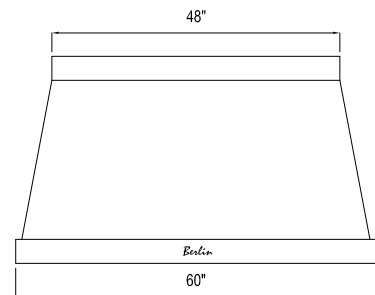

CLASSIC CEILING MOUNT HOOD. PROFILE HEIGHT ARE TYPICAL FOR ALL HOODS. ISLAND HOOD AVAILABLE UPON REQUEST.

ALL HOODS COME STANDARD WITH PROFESSIONAL GRADE, STAINLESS STEEL LINER, INCLUDE DISHWASHER SAFE S/S BAFFLES FILTERS, HALOGEN LIGHTING AND VARIABLE SPEED SWITCH. PRE WIRED TO POINT OF CONNECTION

- 240 COLORS TO CHOOSE FROM.
- 12 UNIQUE VINTAGE FINISHES.
- 6 LOWER BANDS TO CHOOSE FROM.
- BERLIN NAME PLATE STANDARD ON ALL HOODS.

USE FOR ARCHITECT / ENGINEER / CONTRACTOR APPROVAL

JOB NAME _____ DATE _____

MODEL No. _____ QTY _____

CUSTOMER _____

CONTRACTOR _____

ARCHITECT / ENGINEER _____