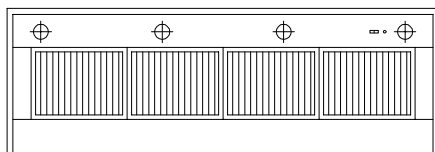

VMI-1828 $10,650.00