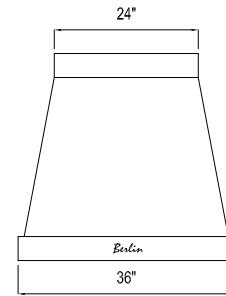

CUSTOMER \_\_\_\_\_

CONTRACTOR \_\_\_\_\_

ARCHITECT / ENGINEER \_\_\_\_\_

CLASSIC CEILING MOUNT HOOD. PROFILE HEIGHT ARE TYPICAL FOR ALL HOODS. ISLAND HOOD AVAILABLE UPON REQUEST.

VMI-762 \$6,350.00

VMI-914 \$6,700.00