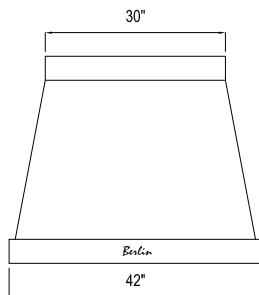

VM-914 \$5,850.00

CLASSIC WALL MOUNT HOOD. PROFILE HEIGHT ARE TYPICAL FOR ALL HOODS. ISLAND HOOD AVAILABLE UPON REQUEST.

VM-1066 \$6,200.00

VM-1219 \$6,550.00

VM-1524 \$7,800.00

VM-1828 \$9,800.00

ALL HOODS COME STANDARD WITH PROFESSIONAL GRADE, STAINLESS STEEL LINER, INCLUDE DISHWASHER SAFE S/S BAFFLES FILTERS, HALOGEN LIGHTING AND VARIABLE SPEED SWITCH. PRE WIRED TO POINT OF CONNECTION