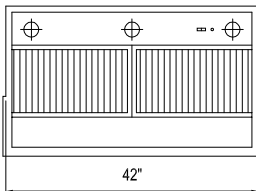

CUSTOMER \_\_\_\_\_

CONTRACTOR \_\_\_\_\_

ARCHITECT / ENGINEER \_\_\_\_\_

CLASSIC WALL MOUNT HOOD. PROFILE HEIGHT ARE TYPICAL FOR ALL HOODS. ISLAND HOOD AVAILABLE UPON REQUEST.

VH-762 \$4,980.00

VH-914 \$5,690.00