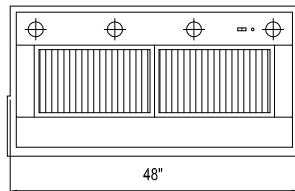

VC-1219 $6,850.00