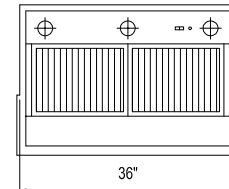

CUSTOMER \_\_\_\_\_

CONTRACTOR \_\_\_\_\_

ARCHITECT / ENGINEER \_\_\_\_\_

CLASSIC WALL MOUNT HOOD. PROFILE HEIGHT ARE TYPICAL FOR ALL HOODS. ISLAND HOOD AVAILABLE UPON REQUEST.

VH-762 \$4,980.00

VH-914 \$5,690.00