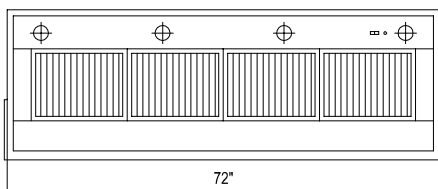

VC-1828 $8,820.00

ALL HOODS COME STANDARD WITH PROFESSIONAL GRADE, STAINLESS STEEL LINER, INCLUDE DISHWASHER SAFE S/S BAFFLES FILTERS, HALOGEN LIGHTING AND VARIABLE SPEED SWITCH. PRE WIRED TO POINT OF CONNECTION

- 240 COLORS TO CHOOSE FROM.
- 12 UNIQUE VINTAGE FINISHES.
- 6 LOWER BANDS TO CHOOSE FROM.

USE FOR ARCHITECT / ENGINEER / CONTRACTOR APPROVAL

JOB NAME _____ DATE _____

MODEL No. _____ QTY _____

CUSTOMER _____

CONTRACTOR _____

ARCHITECT / ENGINEER _____