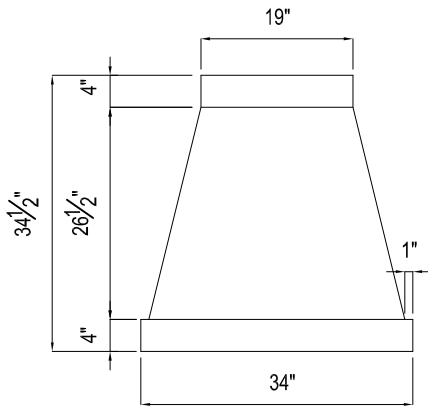

CUSTOMER \_\_\_\_\_

CONTRACTOR \_\_\_\_\_

ARCHITECT / ENGINEER \_\_\_\_\_

CLASSIC CEILING MOUNT HOOD. PROFILE HEIGHT ARE TYPICAL FOR ALL HOODS. ISLAND HOOD AVAILABLE UPON REQUEST.

VMI-762 \$6,350.00

VMI-914 \$6,700.00