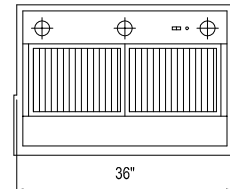

MODEL No. \_\_\_\_\_ QTY \_\_\_\_\_

CUSTOMER \_\_\_\_\_

CONTRACTOR \_\_\_\_\_

ARCHITECT / ENGINEER \_\_\_\_\_

VC-762 \$4,890.00

VC-914 \$5,500.00

CLASSIC WALL MOUNT HOOD. PROFILE HEIGHT ARE TYPICAL FOR ALL HOODS. ISLAND HOOD AVAILABLE UPON REQUEST.