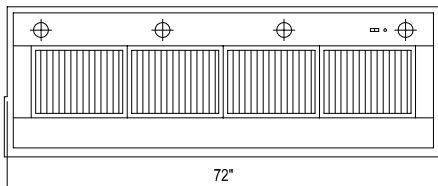

VH-1828 $8,990.00

ALL HOODS COME STANDARD WITH PROFESSIONAL GRADE, STAINLESS STEEL LINER, INCLUDE DISHWASHER SAFE S/S BAFFLES FILTERS, HALOGEN LIGHTING AND VARIABLE SPEED SWITCH. PRE WIRED TO POINT OF CONNECTION

- 240 COLORS TO CHOOSE FROM.
- 12 UNIQUE VINTAGE FINISHES.
- 6 LOWER BANDS TO CHOOSE FROM.

USE FOR ARCHITECT / ENGINEER / CONTRACTOR APPROVAL

JOB NAME _____ DATE _____

MODEL No. _____ QTY _____

CUSTOMER _____

CONTRACTOR _____

ARCHITECT / ENGINEER _____