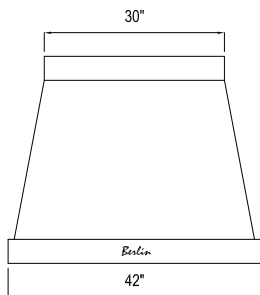

CUSTOMER \_\_\_\_\_

CONTRACTOR \_\_\_\_\_

ARCHITECT / ENGINEER \_\_\_\_\_

CLASSIC CEILING MOUNT HOOD. PROFILE HEIGHT ARE TYPICAL FOR ALL HOODS. ISLAND HOOD AVAILABLE UPON REQUEST.

VMI-762 \$6,350.00

VMI-914 \$6,700.00