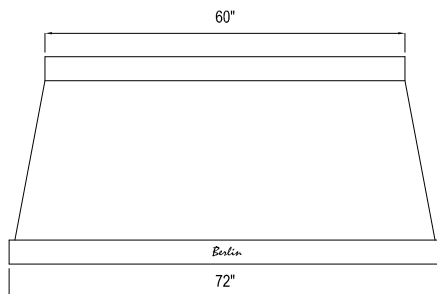

VM-914 \$5,850.00

CLASSIC WALL MOUNT HOOD. PROFILE HEIGHT ARE TYPICAL FOR ALL HOODS. ISLAND HOOD AVAILABLE UPON REQUEST.

VM-1066 \$6,200.00

VM-1219 \$6,550.00

VM-1524 \$7,800.00

VM-1828 \$9,800.00

ALL HOODS COME STANDARD WITH PROFESSIONAL GRADE, STAINLESS STEEL LINER, INCLUDE DISHWASHER SAFE S/S BAFFLES FILTERS, HALOGEN LIGHTING AND VARIABLE SPEED SWITCH. PRE WIRED TO POINT OF CONNECTION