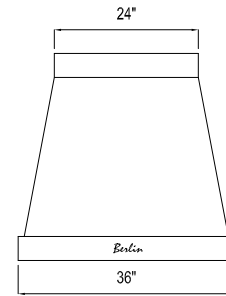

VM-914 \$5,850.00

CLASSIC WALL MOUNT HOOD. PROFILE HEIGHT ARE TYPICAL FOR ALL HOODS. ISLAND HOOD AVAILABLE UPON REQUEST.

VM-1066 \$6,200.00

VM-1219 \$6,550.00

VM-1524 \$7,800.00

VM-1828 \$9,800.00

ALL HOODS COME STANDARD WITH PROFESSIONAL GRADE, STAINLESS STEEL LINER, INCLUDE DISHWASHER SAFE S/S BAFFLES FILTERS, HALOGEN LIGHTING AND VARIABLE SPEED SWITCH. PRE WIRED TO POINT OF CONNECTION