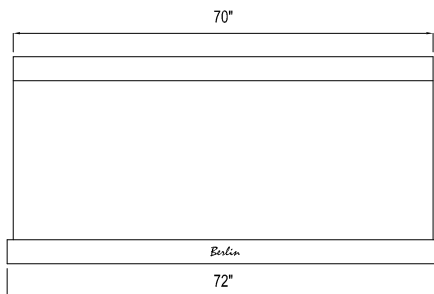

VI-762 \$4,500.00

VI-914 \$4,850.00

CLASSIC WALL MOUNT HOOD. PROFILE HEIGHT ARE TYPICAL FOR ALL HOODS. ISLAND HOOD AVAILABLE UPON REQUEST.

VI-1066 \$5,200.00

VI-1219 \$5,550.00

VI-1524 \$6,800.00

VI-1828 \$8,800.00