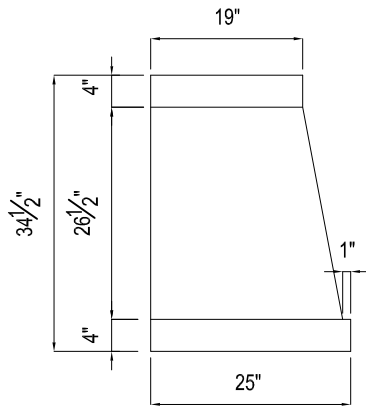

CLASSIC WALL MOUNT HOOD. PROFILE HEIGHT ARE TYPICAL FOR ALL HOODS. ISLAND HOOD AVAILABLE UPON REQUEST.

ALL HOODS COME STANDARD WITH PROFESSIONAL GRADE, STAINLESS STEEL LINER, INCLUDE DISHWASHER SAFE S/S BAFFLES FILTERS, HALOGEN LIGHTING AND VARIABLE SPEED SWITCH. PRE WIRED TO POINT OF CONNECTION

- 240 COLORS TO CHOOSE FROM.
- 12 UNIQUE VINTAGE FINISHES.
- 6 LOWER BANDS TO CHOOSE FROM.
- BERLIN NAME PLATE STANDARD ON ALL HOODS.

USE FOR ARCHITECT / ENGINEER / CONTRACTOR APPROVAL

JOB NAME _____ DATE _____

MODEL No. _____ QTY _____

CUSTOMER _____

CONTRACTOR _____

ARCHITECT / ENGINEER _____