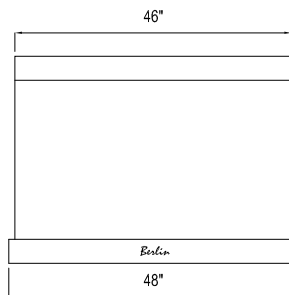

VI-762 \$4,500.00

VI-914 \$4,850.00

CLASSIC WALL MOUNT HOOD. PROFILE HEIGHT ARE TYPICAL FOR ALL HOODS. ISLAND HOOD AVAILABLE UPON REQUEST.

VI-1066 \$5,200.00

VI-1219 \$5,550.00

VI-1524 \$6,800.00

VI-1828 \$8,800.00