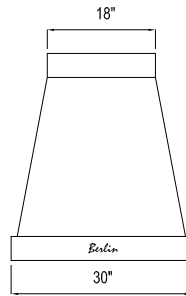

VM-762 $5,500.00