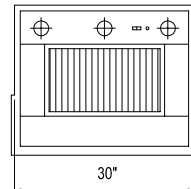

MODEL No. \_\_\_\_\_ QTY \_\_\_\_\_

CUSTOMER \_\_\_\_\_

CONTRACTOR \_\_\_\_\_

ARCHITECT / ENGINEER \_\_\_\_\_

VC-762 \$4,890.00

VC-914 \$5,500.00

CLASSIC WALL MOUNT HOOD. PROFILE HEIGHT ARE TYPICAL FOR ALL HOODS. ISLAND HOOD AVAILABLE UPON REQUEST.