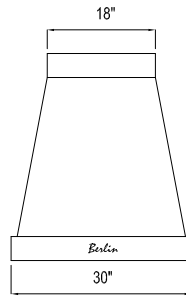

CUSTOMER \_\_\_\_\_

CONTRACTOR \_\_\_\_\_

ARCHITECT / ENGINEER \_\_\_\_\_

CLASSIC CEILING MOUNT HOOD. PROFILE HEIGHT ARE TYPICAL FOR ALL HOODS. ISLAND HOOD AVAILABLE UPON REQUEST.

VMI-762 \$6,350.00

VMI-914 \$6,700.00