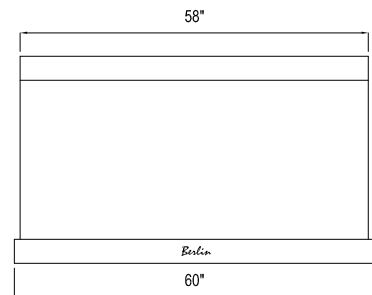

VI-762 \$4,500.00

VI-914 \$4,850.00

CLASSIC WALL MOUNT HOOD. PROFILE HEIGHT ARE TYPICAL FOR ALL HOODS. ISLAND HOOD AVAILABLE UPON REQUEST.

VI-1066 \$5,200.00

VI-1219 \$5,550.00

VI-1524 \$6,800.00

VI-1828 \$8,800.00