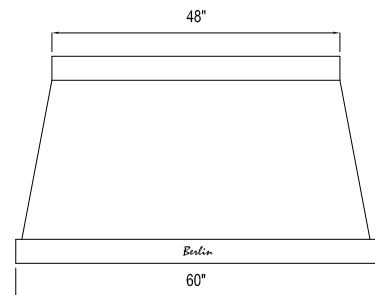

VM-914 \$5,850.00

CLASSIC WALL MOUNT HOOD. PROFILE HEIGHT ARE TYPICAL FOR ALL HOODS. ISLAND HOOD AVAILABLE UPON REQUEST.

VM-1066 \$6,200.00

VM-1219 \$6,550.00

VM-1524 \$7,800.00

VM-1828 \$9,800.00

ALL HOODS COME STANDARD WITH PROFESSIONAL GRADE, STAINLESS STEEL LINER, INCLUDE DISHWASHER SAFE S/S BAFFLES FILTERS, HALOGEN LIGHTING AND VARIABLE SPEED SWITCH. PRE WIRED TO POINT OF CONNECTION