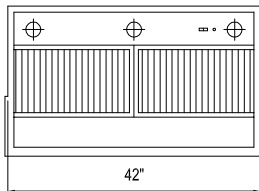

MODEL No. \_\_\_\_\_ QTY \_\_\_\_\_

CUSTOMER \_\_\_\_\_

CONTRACTOR \_\_\_\_\_

ARCHITECT / ENGINEER \_\_\_\_\_

VC-762 \$4,890.00

VC-914 \$5,500.00

CLASSIC WALL MOUNT HOOD. PROFILE HEIGHT ARE TYPICAL FOR ALL HOODS. ISLAND HOOD AVAILABLE UPON REQUEST.