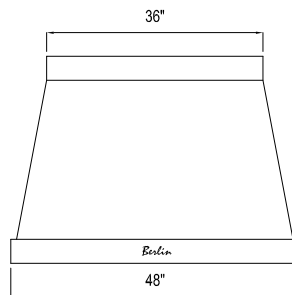

VM-914 \$5,850.00

CLASSIC WALL MOUNT HOOD. PROFILE HEIGHT ARE TYPICAL FOR ALL HOODS. ISLAND HOOD AVAILABLE UPON REQUEST.

VM-1066 \$6,200.00

VM-1219 \$6,550.00

VM-1524 \$7,800.00

VM-1828 \$9,800.00

ALL HOODS COME STANDARD WITH PROFESSIONAL GRADE, STAINLESS STEEL LINER, INCLUDE DISHWASHER SAFE S/S BAFFLES FILTERS, HALOGEN LIGHTING AND VARIABLE SPEED SWITCH. PRE WIRED TO POINT OF CONNECTION