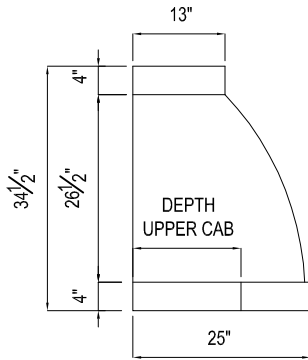

MODEL No. \_\_\_\_\_ QTY \_\_\_\_\_

CUSTOMER \_\_\_\_\_

CONTRACTOR \_\_\_\_\_

ARCHITECT / ENGINEER \_\_\_\_\_

VC-762 \$4,890.00

VC-914 \$5,500.00

CLASSIC WALL MOUNT HOOD. PROFILE HEIGHT ARE TYPICAL FOR ALL HOODS. ISLAND HOOD AVAILABLE UPON REQUEST.